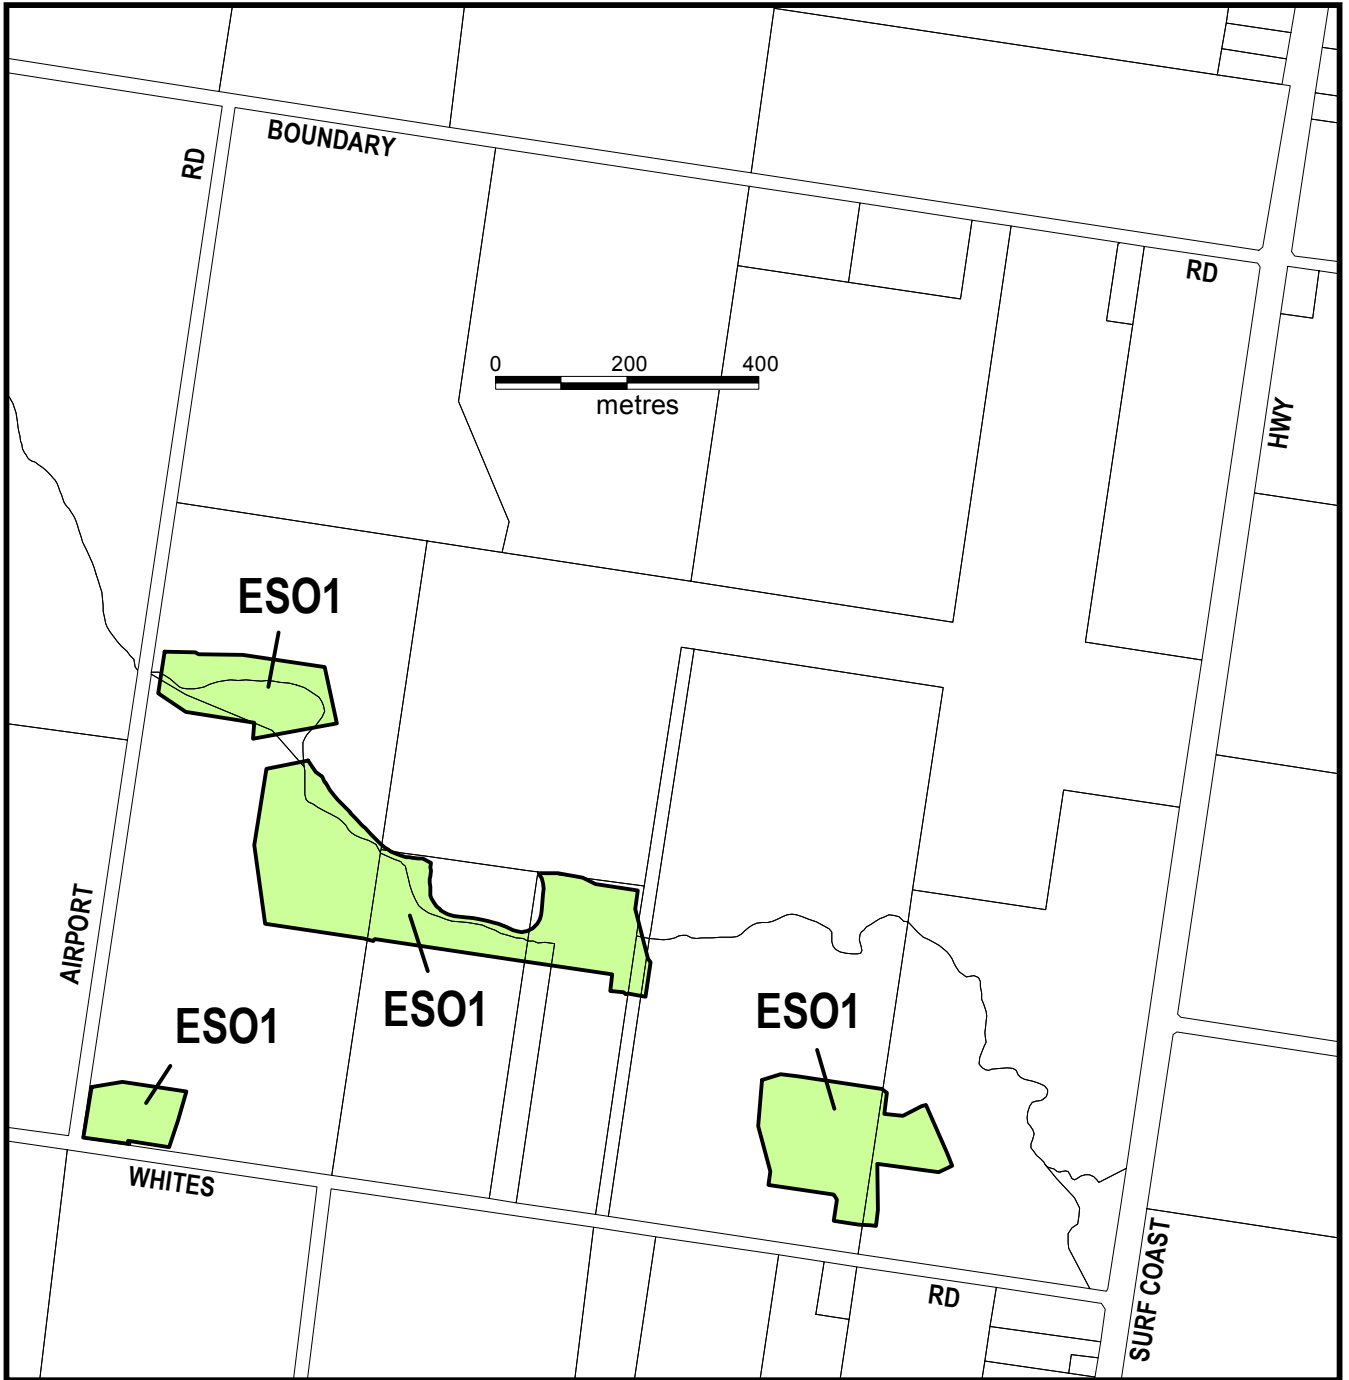

GREATER GEELONG PLANNING SCHEME LOCAL PROVISION

Part of Planning Scheme Maps 66ESO & 77ESO

LEGEND

	ENVIRONMENTAL SIGNIFICANCE OVERLAY - SCHEDULE 1
---	--

AMENDMENT C240